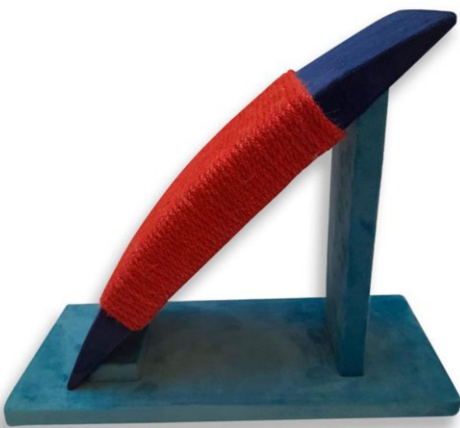

Natura Ramp Cat Scratching

It is produced entirely by hand using a real wooden case with Natura quality, natural jute rope colored with vegetable dyes and silk velvet embroidered fabric.

Natura Ramp scratching is designed in such a way that cats can use it easily. The world's first scratching product with matatabi content

Suitable for cats of all age groups. It is made of completely domestic and high quality materials, durable and suitable for long-term use.

It is specially designed to meet the instinctive scratching needs of cats.

Scratching boards that help your cats scratch their nails also protect your furniture.

It is produced in various colors, product colors may differ.